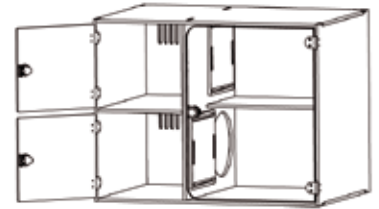

Prints vinyl with image you
want or the logo of your clinic

CHOOSE YOUR SETTINGS POPA SUITE:

You can choose between all available modules settings
you prefer to build your POPA Suite.

01 SG030001

02 SG030002

03 SG030003

BASIS SG030100

SIZE:

All modules have the same size

**POPA
Suites**