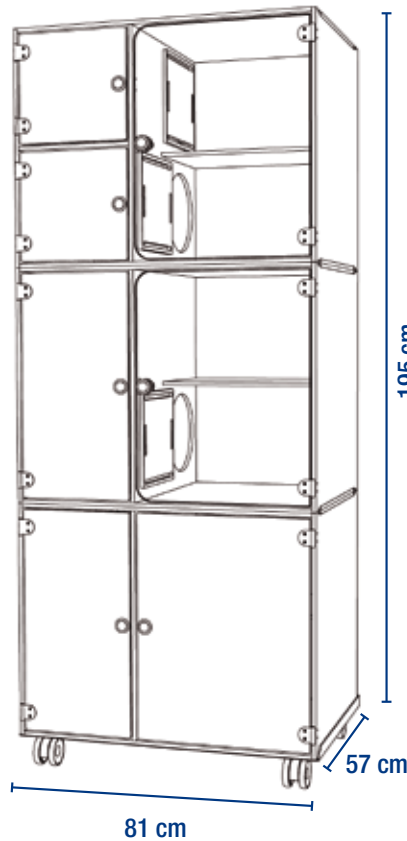

Prints vinyl with image you
want or the logo of your clinic

CHOOSE YOUR SETTINGS POPA SUITE:

You can choose between all available modules settings
you prefer to build your POPA Suite.

01 SG030001

02 SG030002

03 SG030003

BASIS SG030100

SIZE:

All modules have the same size

**POPA
Suites**