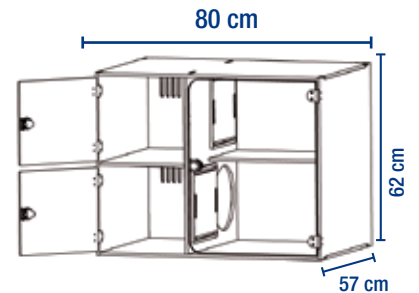

Prints vinyl with image you
want or the logo of your clinic

CHOOSE YOUR SETTINGS POPA SUITE:

You can choose between all available modules settings
you prefer to build your POPA Suite.

01 SG030001

02 SG030002

03 SG030003

BASIS SG030100

SIZE:

All modules have the same size

**POPA
Suites**