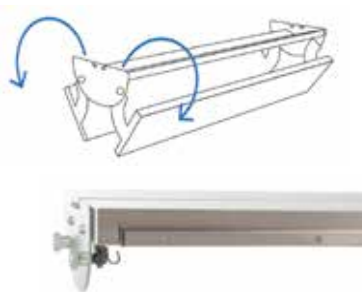

"V" TOP
"EASY CLEAN" system

SURFACES

FLAT SURFACE

Very comfortable and clean workspace with re-edge perimeter that prevents liquids or other accidental fall to the ground.

"V" TOP SURFACE - BOOK SEMI-DETACHABLE

with HOOK for waste cube + DRAIN

EASY CLEAN SYSTEM

Facilitates the cleaning of the table in 3 easy steps.

DRIVE

HYDRAULIC DRIVE

DOUBLE PEDAL

It allow to adjust the height from any side.

THE ONLY ONE WITH BILATERAL DRIVE HYDRAULIC

ELECTRIC DRIVE

PNEUMATIC CONTROL, MORE SECURITY

Without electrical contact between the user and the table. Without risk of accidents caused by bites from the patient to an electric drive.

ACCESSORIES

FIXATION CLAMP