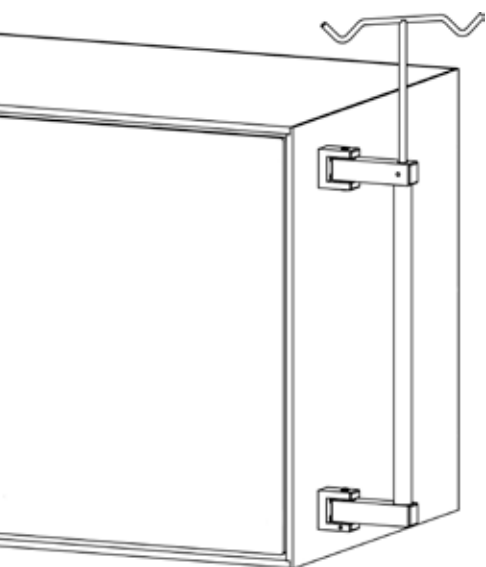

# GOTERO + tija graduable

Pensado por Everest para tener una larga vida, los goteros con tija graduable están fabricados en acero inoxidable y aluminio anodizado y ejes calibrados. Se adaptan tanto a pared como a las POPA Suite (también a muebles o superficies de fijación posterior).

**SG030107**  
POPA

**SG010009**  
PARED

**Articulado 180°**  
de derecha  
a izquierda

**Tija graduable**  
hasta 145 cm

**Soporta**  
más de 50Kg

**Acero  
Inox**

# IV Stand + Adjustable pole

Designed by EVEREST to ensure a long life span, the new IV stands with adjustable pole are made of stainless steel, anodized aluminum and calibrated shafts.

It has two types of fixation. They can be placed on wall or in Popa cat suites or other surfaces. Call us and we can suggest which version best suits your needs.

Quality is unquestionable, as for all of EVEREST's products

**180° articulated**  
right/ left

**Adjustable pole**  
up to 145 cm

**SUPPORTS**  
more than 50Kg

**STAINLESS  
STEEL**

**SG030107**  
POPA

**SG010009**  
PARED